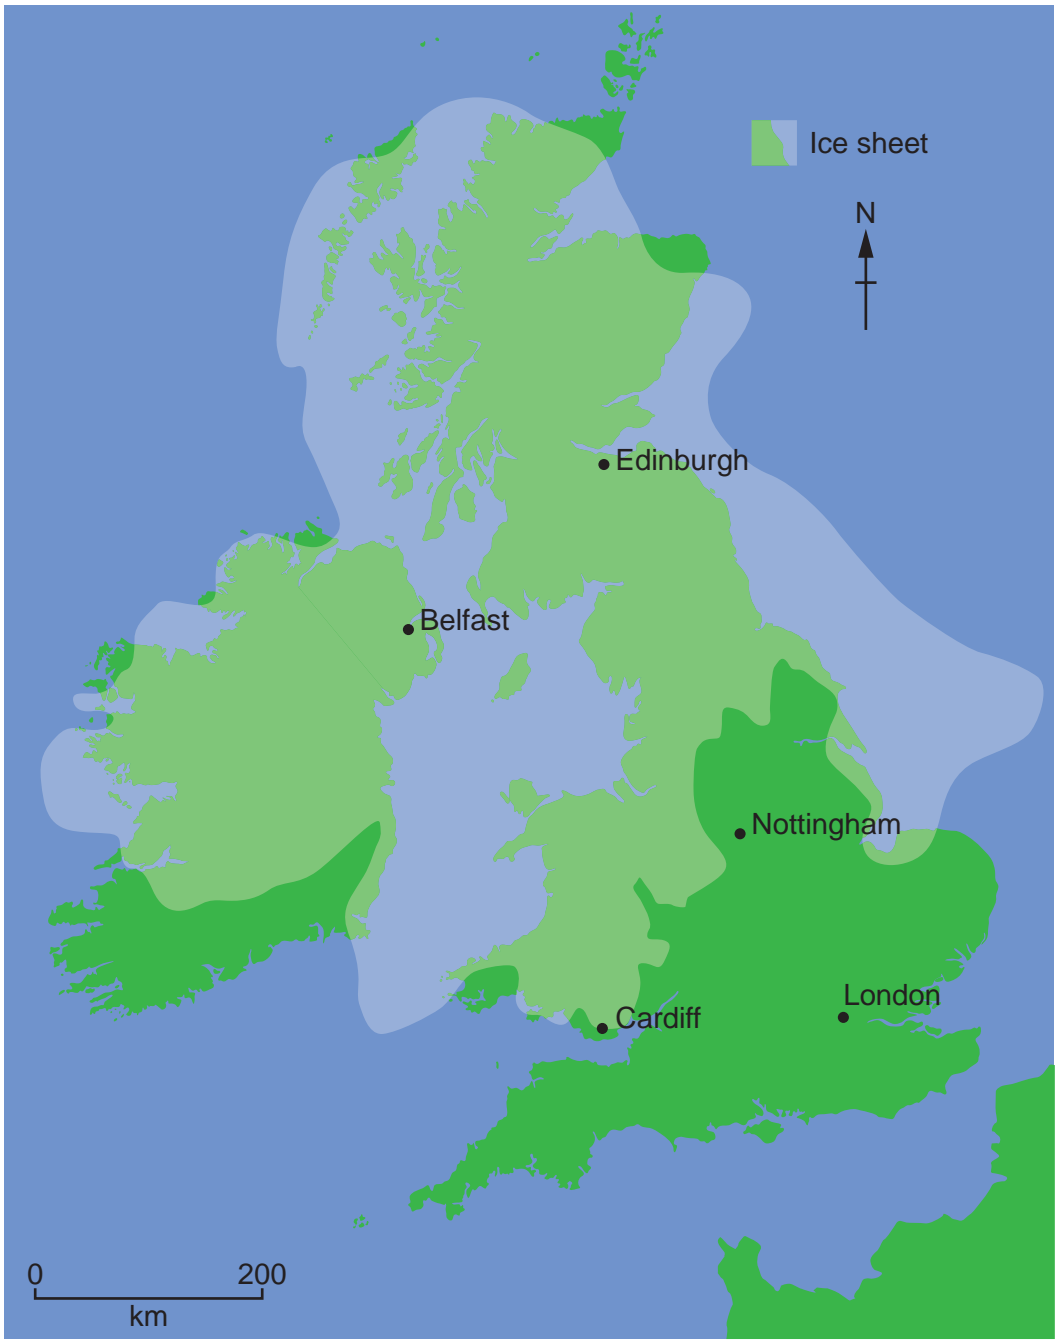

CONTENTS OF RESOURCE BOOKLET

- Fig. 1 – The area of the UK covered by an ice sheet about 18 000 years ago
- Fig. 2 – Photograph of Blakeney Point spit
- Fig. 3 – Superfast broadband coverage in the UK in 2014
- Fig. 4 – Demographic transition in the UK
- Fig. 5 – Energy sources used to produce electricity in the UK in 2009 and 2020 (predicted)

Fig. 1 – The area of the UK covered by an ice sheet about 18 000 years ago

Fig. 2 – Photograph of Blakeney Point spit

Fig. 3 – Superfast broadband coverage in the UK in 2014

Fig. 4 – Demographic transition in the UK