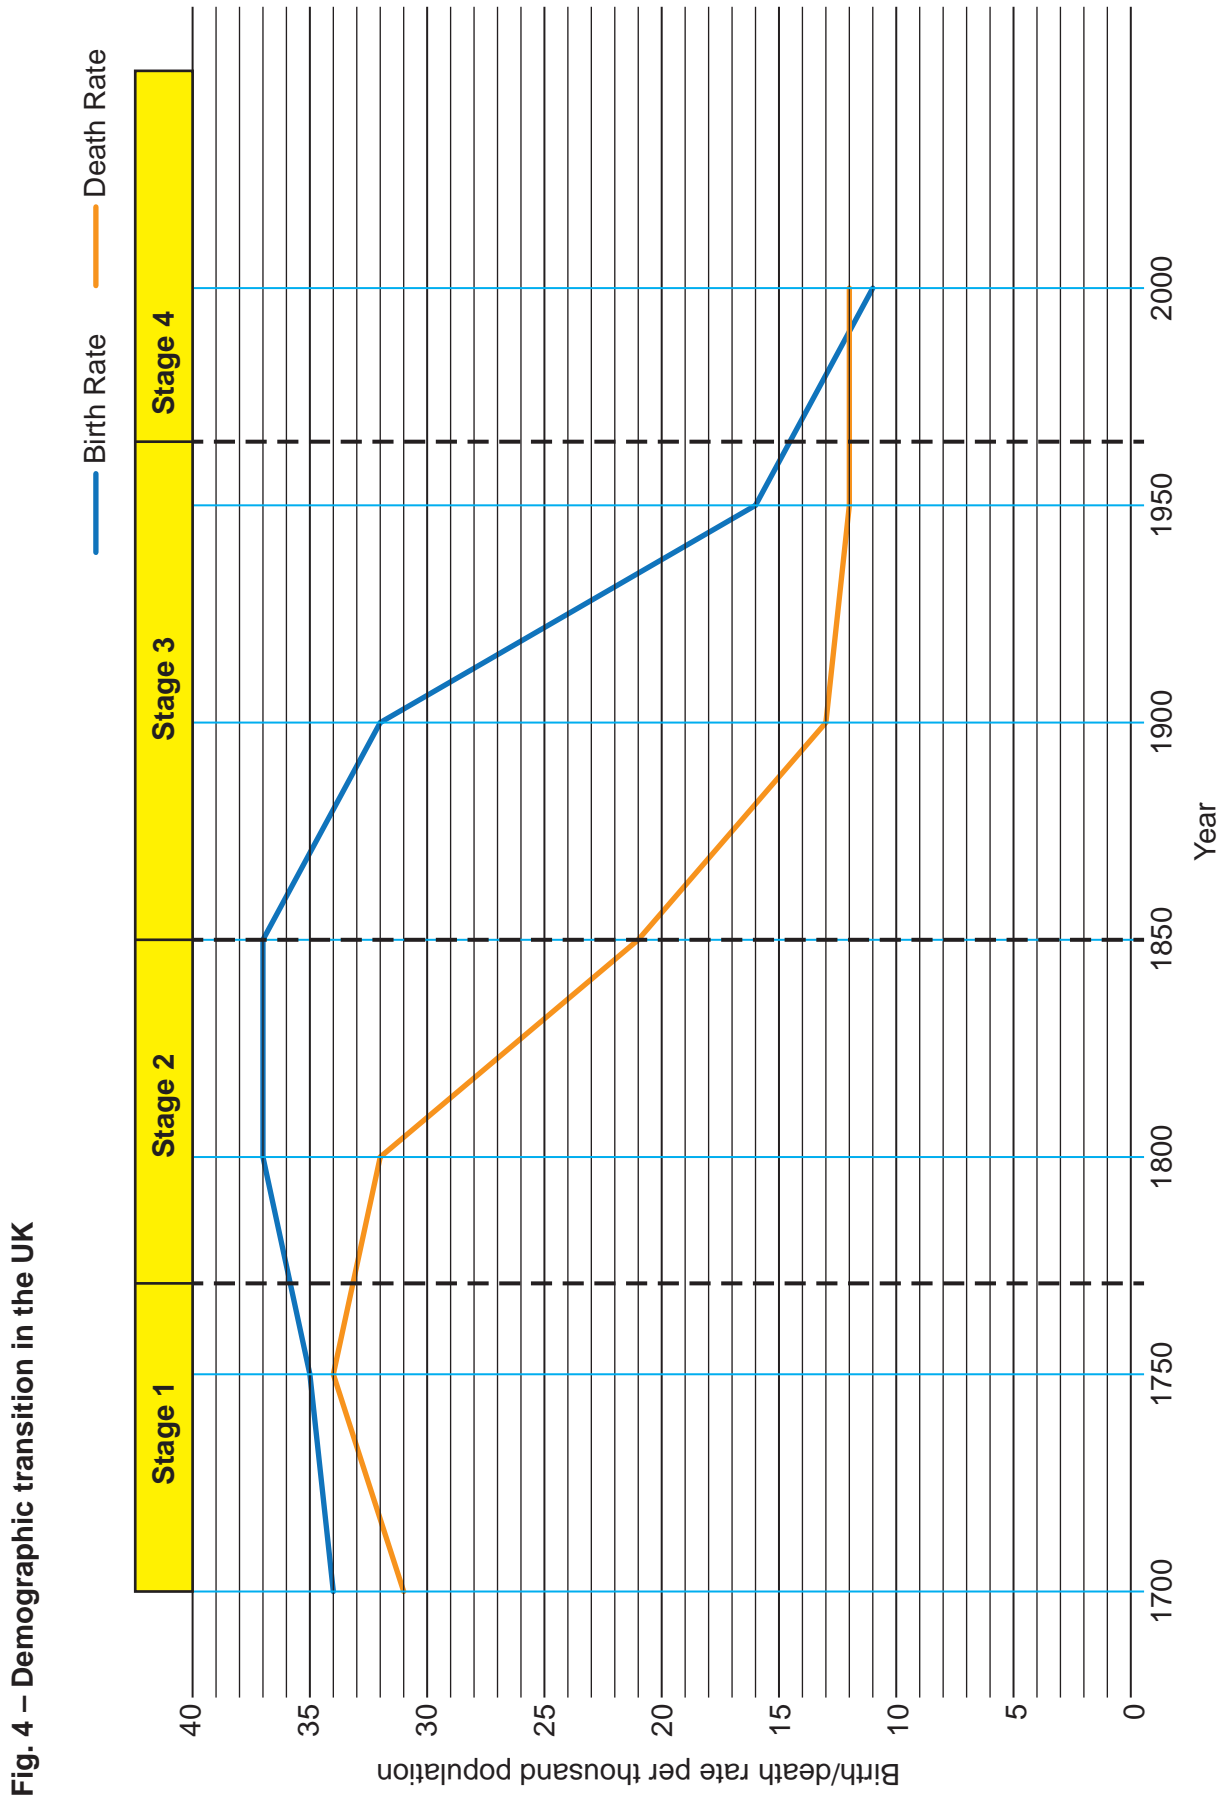

CONTENTS OF RESOURCE BOOKLET

- Fig. 1 – The area of the UK covered by an ice sheet about 18 000 years ago
- Fig. 2 – Photograph of Blakeney Point spit
- Fig. 3 – Superfast broadband coverage in the UK in 2014
- Fig. 4 – Demographic transition in the UK
- Fig. 5 – Energy sources used to produce electricity in the UK in 2009 and 2020 (predicted)

Fig. 1 – The area of the UK covered by an ice sheet about 18 000 years ago

Fig. 2 – Photograph of Blakeney Point spit

Fig. 3 – Superfast broadband coverage in the UK in 2014

Fig. 4 – Demographic transition in the UK