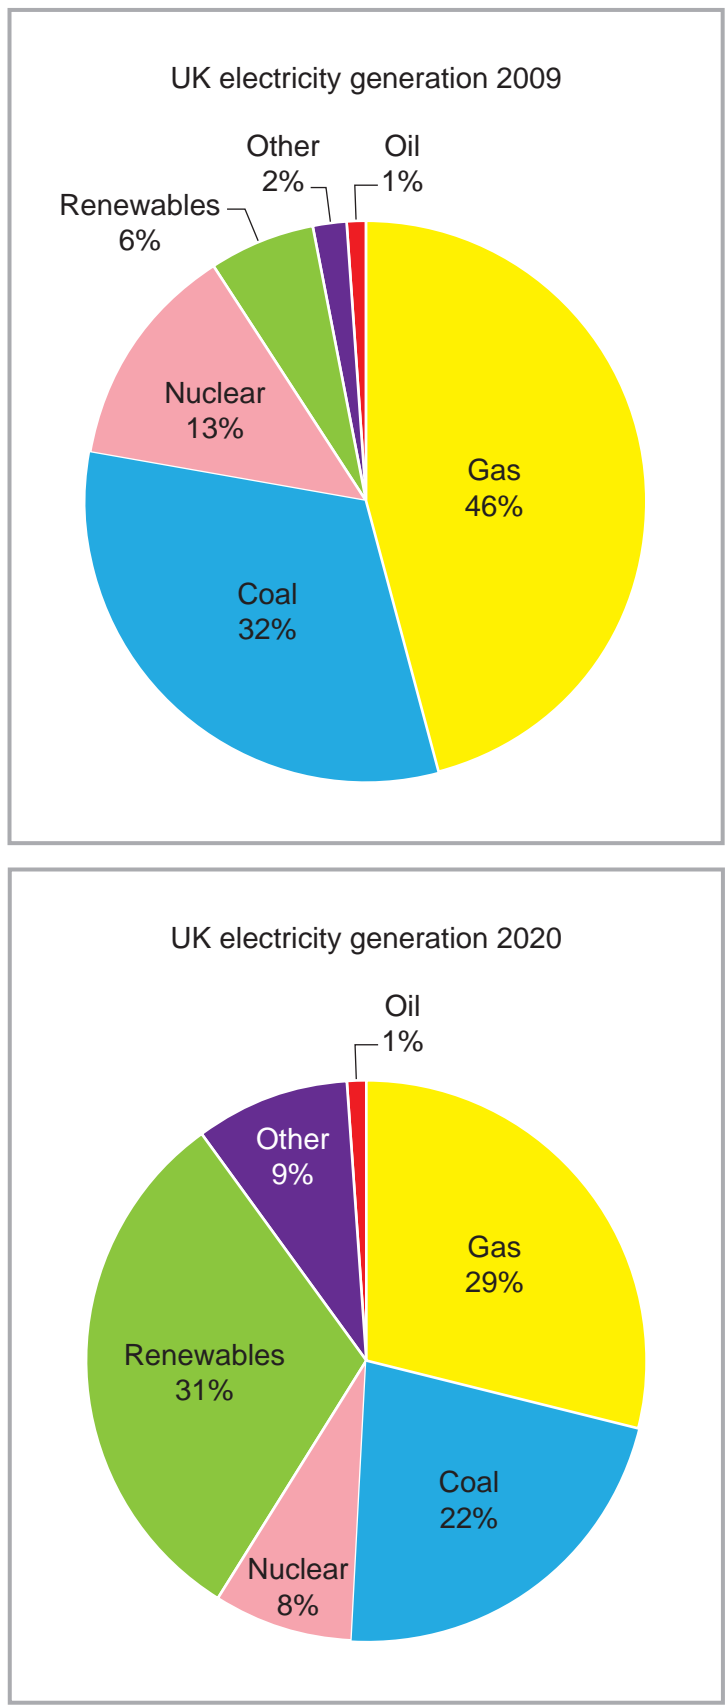

Fig. 5 – Energy sources used to produce electricity in the UK in 2009 and 2020 (predicted)