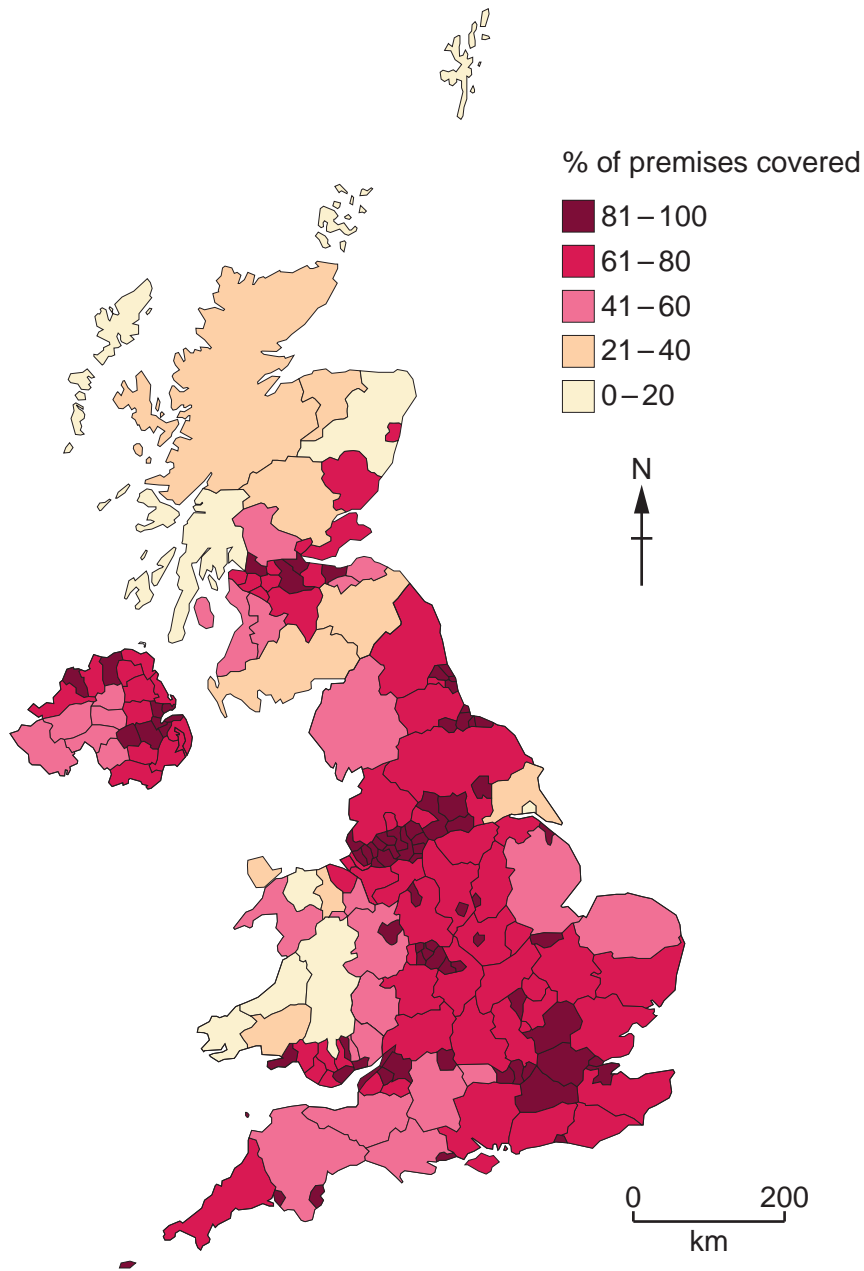

CONTENTS OF RESOURCE BOOKLET

- Fig. 1 – The area of the UK covered by an ice sheet about 18 000 years ago
- Fig. 2 – Photograph of Blakeney Point spit
- Fig. 3 – Superfast broadband coverage in the UK in 2014
- Fig. 4 – Demographic transition in the UK
- Fig. 5 – Energy sources used to produce electricity in the UK in 2009 and 2020 (predicted)

Fig. 1 – The area of the UK covered by an ice sheet about 18 000 years ago

Fig. 2 – Photograph of Blakeney Point spit

Fig. 3 – Superfast broadband coverage in the UK in 2014

Fig. 4 – Demographic transition in the UK